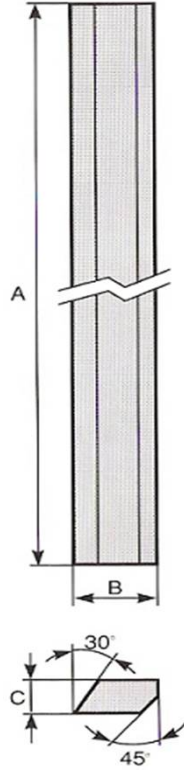

ATB- SERİSİ KESME KALEMLERİ

2	x6x165mm	€ 7,20
2	x8x165mm	€ 8,40
2	x10x165mm	€ 9,40
2	x12x165mm	€ 10,50
2	x14x165mm	€ 12,10
2	x16x165mm	€ 13,60
2	x18x165mm	€ 15,50
2	x20x165mm	€ 17,90
2	x22x165mm	€ 19,50
2	x24x165mm	€ 21,10

3	x6x165mm	€ 11,50
3	x8x165mm	€ 11,90
3	x10x165mm	€ 13,50
3	x12x165mm	€ 15,10
3	x14x165mm	€ 15,50
3	x16x165mm	€ 18,60
3	x18x165mm	€ 20,80
3	x20x165mm	€ 24,00
3	x22x165mm	€ 26,10
3	x24x165mm	€ 25,30
3	x26x165mm	€ 30,70
3	x28x165mm	€ 32,80
3	x30x165mm	€ 35,50

4	x8x165mm	€ 14,30
4	x10x165mm	€ 17,60
4	x12x165mm	€ 19,70
4	x14x165mm	€ 22,20
4	x16x165mm	€ 24,40
4	x18x165mm	€ 27,10
4	x20x165mm	€ 31,10
4	x22x165mm	€ 32,80
4	x24x165mm	€ 37,00
4	x26x165mm	€ 39,70
4	x28x165mm	€ 42,60
4	x30x165mm	€ 46,10
4	x32x165mm	€ 19,30
4	x34x165mm	€ 52,20
4	x36x165mm	€ 55,30
4	x40x165mm	€ 61,30

5	x22x165mm	€ 41,00
5	x23x165mm	€ 42,90
5	x24x165mm	€ 44,80
5	x25x165mm	€ 46,70
5	x26x165mm	€ 46,70
5	x30x165mm	€ 56,10

SERTMETAL KESME KALEMLERİ

4	x1x100mm	€ 7,70
5	x3x100mm	€ 7,70
5	x4x100mm	€ 7,70
6	x4x100mm	€ 7,70
9	x3x100mm	€ 8,30
10	x2x140mm	€ 9,30
10	x2,5x100mm	€ 8,80
10	x2,5x140mm	€ 11,00
10	x3x100mm	€ 9,60
12	x2,5x100mm	€ 9,90
12	x3x100mm	€ 10,50
12	x3x140mm	€ 15,40
12	x3,5x100mm	€ 12,70
16	x2,5x100mm	€ 12,70
16	x2,5x140mm	€ 17,80
16	x3x100mm	€ 15,40
20	x2,5x100mm	€ 16,50
20	x3x100mm	€ 18,20
20	x3x140mm	€ 25,90
20	x3x160mm	€ 29,60