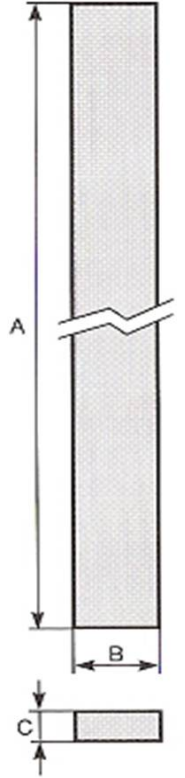

ATB- SERİSİ KESME KALEMLERİ

2	x6x165mm	€ 7,20
2	x8x165mm	€ 8,40
2	x10x165mm	€ 9,40
2	x12x165mm	€ 10,50
2	x14x165mm	€ 12,10
2	x16x165mm	€ 13,60
2	x18x165mm	€ 15,50
2	x20x165mm	€ 17,90
2	x22x165mm	€ 19,50
2	x24x165mm	€ 21,10

3	x6x165mm	€ 11,50
3	x8x165mm	€ 11,90
3	x10x165mm	€ 13,50
3	x12x165mm	€ 15,10
3	x14x165mm	€ 15,50
3	x16x165mm	€ 18,60
3	x18x165mm	€ 20,80
3	x20x165mm	€ 24,00
3	x22x165mm	€ 26,10
3	x24x165mm	€ 25,30
3	x26x165mm	€ 30,70
3	x28x165mm	€ 32,80
3	x30x165mm	€ 35,50

4	x8x165mm	€ 14,30
4	x10x165mm	€ 17,60
4	x12x165mm	€ 19,70
4	x14x165mm	€ 22,20
4	x16x165mm	€ 24,40
4	x18x165mm	€ 27,10
4	x20x165mm	€ 31,10
4	x22x165mm	€ 32,80
4	x24x165mm	€ 37,00
4	x26x165mm	€ 39,70
4	x28x165mm	€ 42,60
4	x30x165mm	€ 46,10
4	x32x165mm	€ 19,30
4	x34x165mm	€ 52,20
4	x36x165mm	€ 55,30
4	x40x165mm	€ 61,30

5	x22x165mm	€ 41,00
5	x23x165mm	€ 42,90
5	x24x165mm	€ 44,80
5	x25x165mm	€ 46,70
5	x26x165mm	€ 46,70
5	x30x165mm	€ 56,10

SERTMETAL KESME KALEMLERİ

4	x1x100mm	€ 7,70
5	x3x100mm	€ 7,70
5	x4x100mm	€ 7,70
6	x4x100mm	€ 7,70
9	x3x100mm	€ 8,30
10	x2x140mm	€ 9,30
10	x2,5x100mm	€ 8,80
10	x2,5x140mm	€ 11,00
10	x3x100mm	€ 9,60
12	x2,5x100mm	€ 9,90
12	x3x100mm	€ 10,50
12	x3x140mm	€ 15,40
12	x3,5x100mm	€ 12,70
16	x2,5x100mm	€ 12,70
16	x2,5x140mm	€ 17,80
16	x3x100mm	€ 15,40
20	x2,5x100mm	€ 16,50
20	x3x100mm	€ 18,20
20	x3x140mm	€ 25,90
20	x3x160mm	€ 29,60